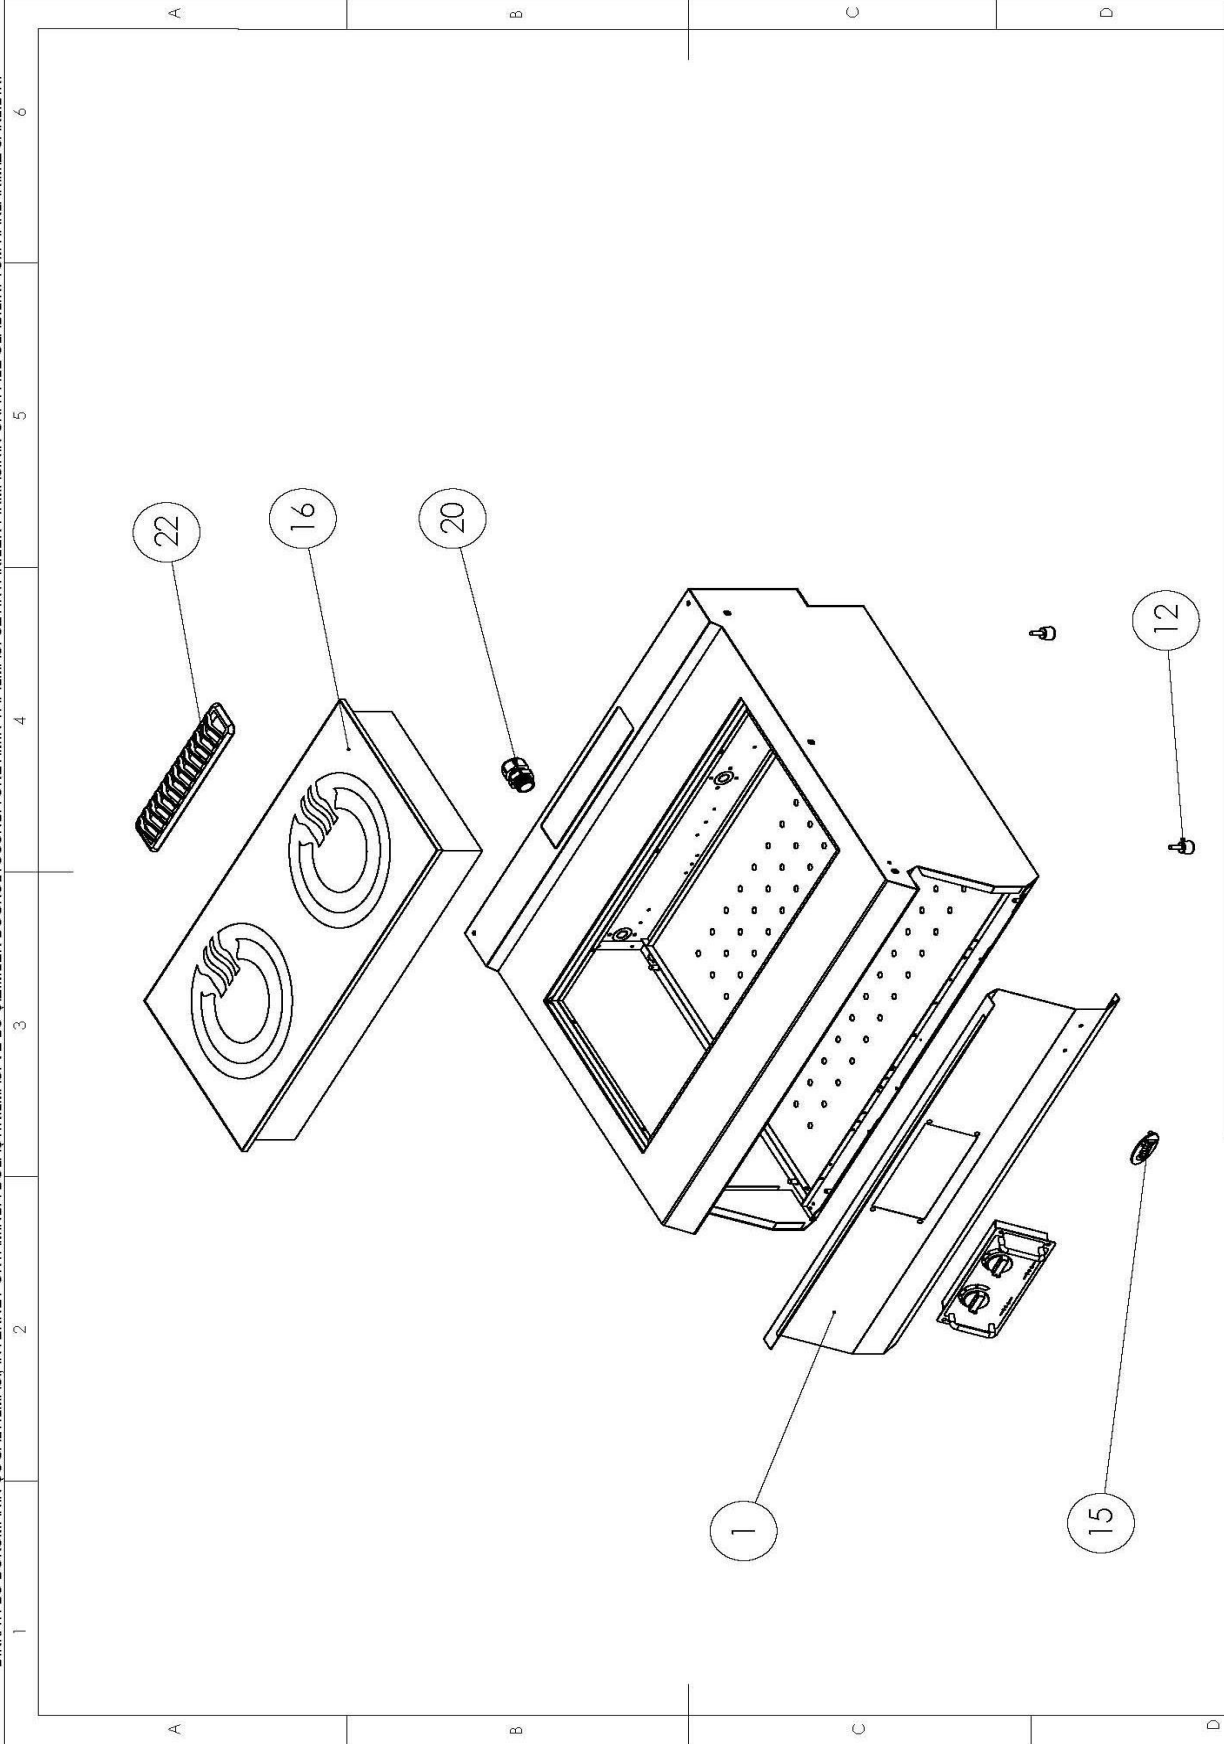

DIKKAT: BU DÖKÜMANIN COĞALTILMASI İNTERNET ORTAMINDA DOLAŞTIRILMASI VE BU ÇİZİMLER DOĞRULTUSUNDA ÜRETİMİN YAPILMASI ÖZTIRYAKİLER FİRMA SININ ONAYI İLE OLABİLİR. TÜM HAKLARIMIZ SAKLIDIR.

öztiryakiler

8070 INDUCTION COCAK

PARÇA ADI

RİSD	BİM	İMCA	TARİHİ	MATERİAL	TOLERANS
ÇİZEN	E.BAŞTUĞ		22.12.2021		DIN 71 68
KONTROL	M.HACI		22.12.2021		ORTA
ONAY	M.HACI		22.12.2021		

ARGE KONTROLLÜ KOPYA

V13.01

RESİM ÜZERİNDEN ÖLÇÜ ALMAYINIZ! TÖM ÖLÇÜLER mm ÇİNSİNDİR

REVİZYON 1

ÖLÇEK 1:50

T. RESİM NO

OSI 8070 patlamış